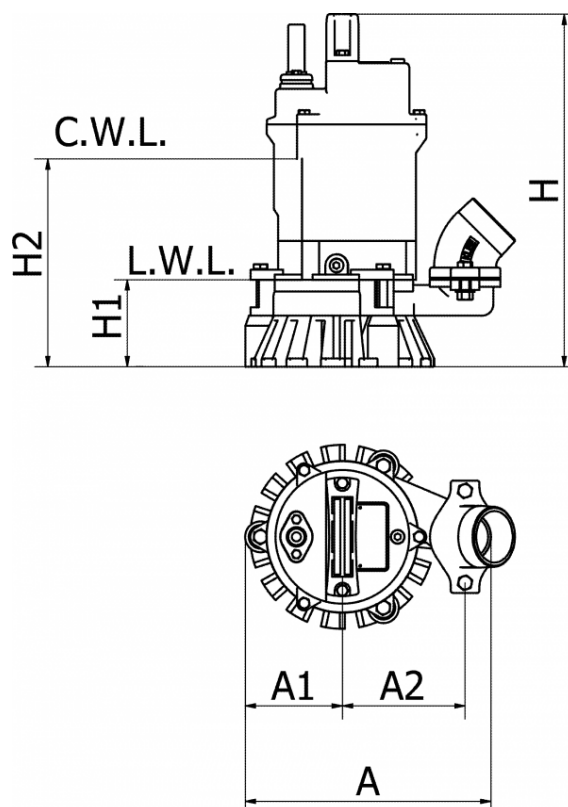

Data Sheet

Article number: 719001050075061101
Description: KLEEpump KSP50-5.08S Blue
0,75kW 1x230V 50Hz outlet 2"

Measures

A = 279
A1 = 95
A2 = 135
H = 368
H1 = 90
H2 = 225
Kg = 16